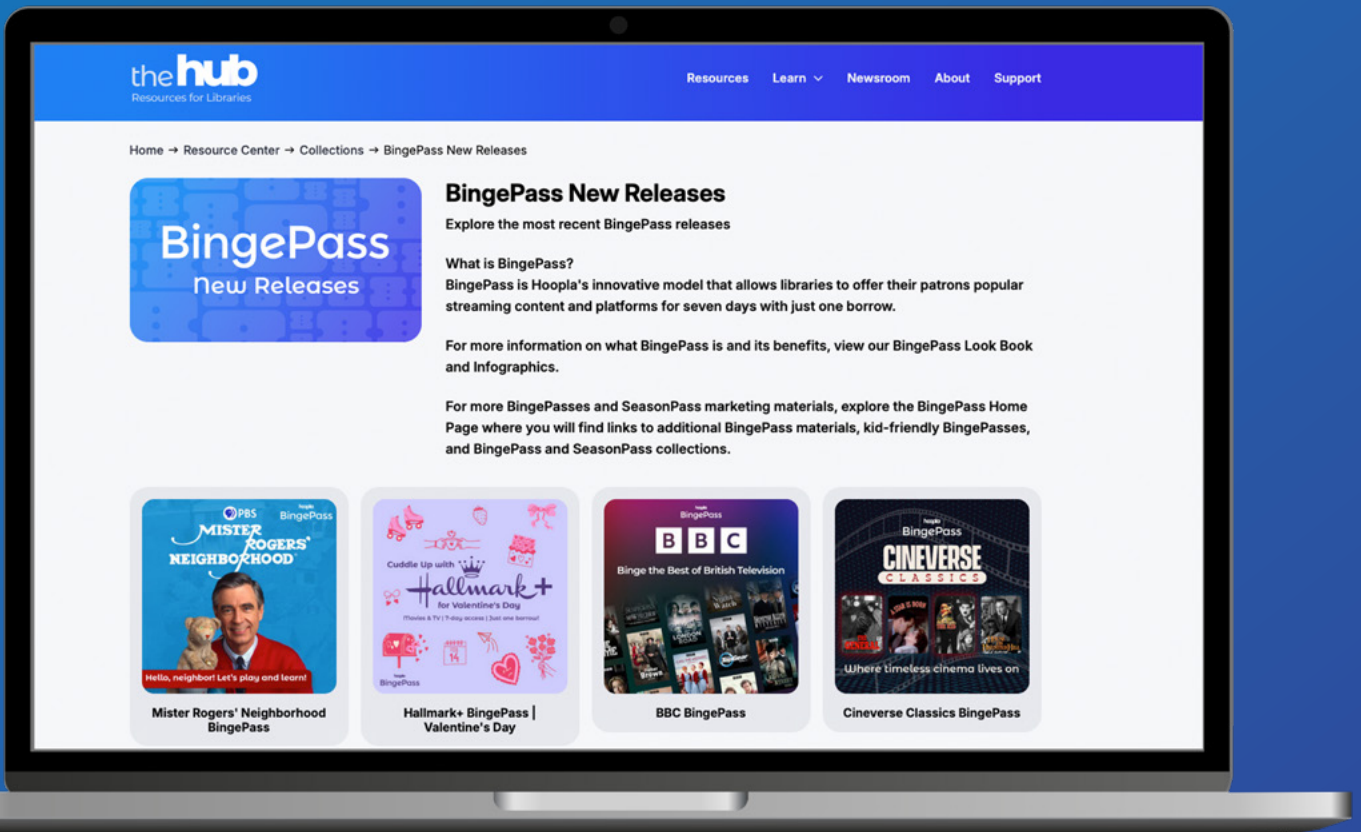

Visit **The Hub** for the full **BingePass** collection!

Scan for the complete list with descriptions.

Share with Your Patrons Today

Spread the news that your library makes it easy for patrons to instantly access entertaining and educational content. Visit The Hub for easy-to-use marketing materials, including flyers, social media posts, and more.